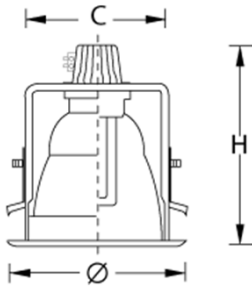

HI-D5
HI-D3

SPECIFICATION

HOUSING : ZINC PLATING

REFLECTOR : HIGH GRADE ALUMINIUM ANODIZED REFLECTOR (SANDBLAST)

FRAME : STEEL WITH POLYESTER POWDER COATED
COLOR : WHITE, SILVER

PROTECTION CLASS : PROTECTION CLASS EQUIVALENT IP 20

INSTALLATION : RECESS T-BAR CEILING, RECESS CONCEAL CEILING

APPLICATION : BUILDING, HOSPITAL, DEPARTMENT STORE, HOTEL, CONDOMINIUM,

MODEL	DIMENSION(mm.)		CUT OUT (mm.)	LAMP HOLDER
	Ø	H		
HI-D3	125	140	105	E27
HI-D4	145	150	125	E27
				G23
				G24
HI-D5	175	175	155	E27
				G23
				G24

MODEL	DIMENSION(mm.)		LAMP HOLDER	LUMEN (MAX)	LAMP TYPE
	Ø	H			
HI-D3	125	140	E27	1000	LED
HI-D4	145	150	E27, G23, G24	1500	LED
HI-D5	175	175	E27, G23, G24	2000	LED