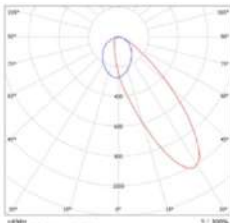

Construction & Finishing

- Die Cast housing with corrosion resistant polyester powder paint, Standard colors: Gray

Applications

- Open Space Parking
- Tunnel
- Billboard

Warranty

- **System Warranty** : 5 Year Standard

Photometric