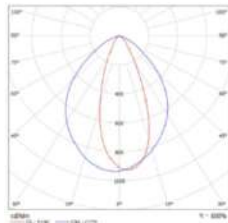

Construction & Finishing

- Die Cast housing with corrosion resistant polyester powder paint, Standard colors: Gray

Applications

- Open Space Parking
- Tunnel
- Billboard

Warranty

- **System Warranty** : 5 Year Standard

Photometric