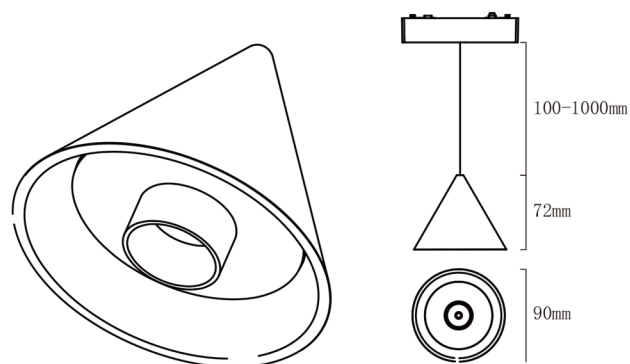

## SPECIFICATION

Product Code : LSD-MT26-MD90

Product Detail : Magnetic Track Light

CRI : Ra90

Watt : 6W

Voltage : 48V

Dimension : Ø 90x72 mm.

Color : Black / White

Material : Aluminum + Plastic

CCT

Beam Angle

24°

System Options

Price : 1,550 THB