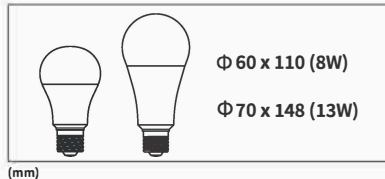

LED A-Bulb Dimmable

The new LED A-Bulb Dimmable comes with 3 color temperatures options. Supports dimming the light when used in conjunction with dimmer switch. Dimming is create the right light for any activity with 10-100% brightness level. Eyes safety LED quality with 200 degree wide beam angle.

IEC standard

IEC 62560 : Self-ballasted LED-lamps safety

IEC 62471 : Photobiological safety

DIMENSION

EQUIVALENT

ENERGY SAVING

Dimmable

MDP 2780-2562 TTL

MDP 1956-2551 TTL

Eye Safety IEC 62471

Product code	Shape	Voltage (Vac)	Rated Wattage (W)	Luminous Flux (lm)	Color Temperature	Efficacy (lm/W)	Color Rendering Index (Ra)	Beam Angle	Lifespan (Hrs.)	PRICE
RLDAC0830E7TH1DM	A60	220-240	8	860	3000K	107	80	200°	15,000h	185
RLDAC0840E7TH1DM	A60	220-240	8	860	4000K	107	80	200°	15,000h	185
RLDAC0865E7TH1DM	A60	220-240	8	860	6500K	107	80	200°	15,000h	185
RLDAC1330E7TH1DM	A70	220-240	13	1300	3000K	100	80	200°	15,000h	215
RLDAC1340E7TH1DM	A70	220-240	13	1300	4000K	100	80	200°	15,000h	215
RLDAC1365E7TH1DM	A70	220-240	13	1300	6500K	100	80	200°	15,000h	215