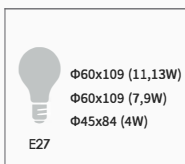

LED A45
(4W)

LED A60
(7W,9W)

LED A60
(11W,13W)

DIMENSION

(mm)

EQUIVALENT

ENERGY SAVING

| Product code | Bulb Shape | Rated Wattage (W) | Luminous Flux (lm) | Color Temperature (K) | Voltage (V) | Efficacy (lm/W) | Color Rendering Index (Ra) | Beam Angle | Lifespan (Hrs.) | Price |
|----------------|------------|-------------------|--------------------|-----------------------|-------------|-----------------|----------------------------|------------|-----------------|--------|
| RLDAC0427E7TH7 | A45 | 4 | 350 | 2700K | 220-240 | 88 | 80 | 200° | 15,000h | 65.00 |
| RLDAC0440E7TH7 | A45 | 4 | 380 | 4000K | 220-240 | 95 | 80 | 200° | 15,000h | 65.00 |
| RLDAC0465E7TH7 | A45 | 4 | 380 | 6500K | 220-240 | 95 | 80 | 200° | 15,000h | 65.00 |
| RLDAC0727E7TH7 | A60 | 7 | 600 | 2700K | 220-240 | 86 | 80 | 200° | 15,000h | 75.00 |
| RLDAC0740E7TH7 | A60 | 7 | 650 | 4000K | 220-240 | 93 | 80 | 200° | 15,000h | 75.00 |
| RLDAC0765E7TH7 | A60 | 7 | 650 | 6500K | 220-240 | 93 | 80 | 200° | 15,000h | 75.00 |
| RLDAC0927E7TH7 | A60 | 9 | 810 | 2700K | 220-240 | 90 | 80 | 200° | 15,000h | 90.00 |
| RLDAC0940E7TH7 | A60 | 9 | 850 | 4000K | 220-240 | 94 | 80 | 200° | 15,000h | 90.00 |
| RLDAC0965E7TH7 | A60 | 9 | 850 | 6500K | 220-240 | 94 | 80 | 200° | 15,000h | 90.00 |
| RLDAC1127E7TH7 | A60 | 11 | 1055 | 2700K | 220-240 | 96 | 80 | 200° | 15,000h | 105.00 |
| RLDAC1140E7TH7 | A60 | 11 | 1150 | 4000K | 220-240 | 105 | 80 | 200° | 15,000h | 105.00 |
| RLDAC1165E7TH7 | A60 | 11 | 1150 | 6500K | 220-240 | 105 | 80 | 200° | 15,000h | 105.00 |
| RLDAC1327E7TH7 | A60 | 13 | 1350 | 2700K | 220-240 | 104 | 80 | 200° | 15,000h | 145.00 |
| RLDAC1340E7TH7 | A60 | 13 | 1521 | 4000K | 220-240 | 117 | 80 | 200° | 15,000h | 145.00 |
| RLDAC1365E7TH7 | A60 | 13 | 1521 | 6500K | 220-240 | 117 | 80 | 200° | 15,000h | 145.00 |