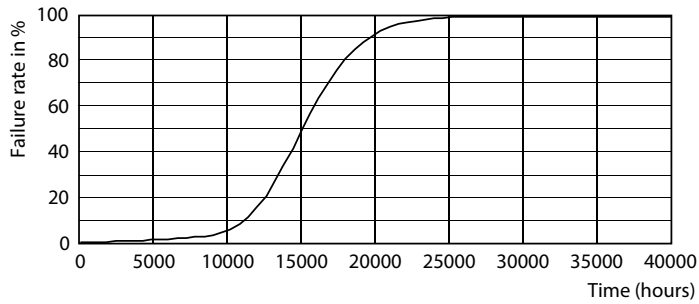

Essential LEDspot PAR

Lifetime

12-120W E26 PAR30S