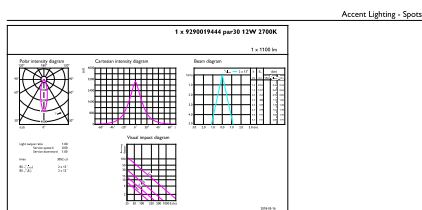

Accent Lighting Spots - Essential LED 12-100W PAR30s 827 25D KR