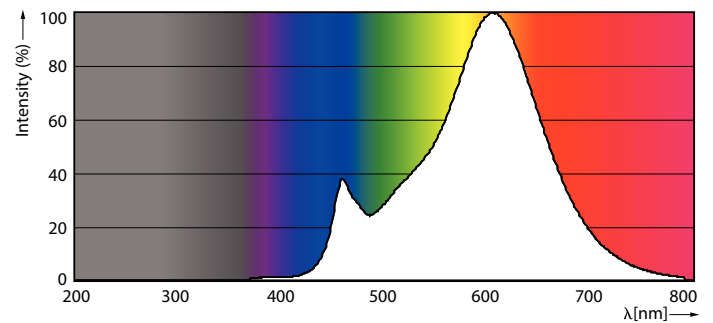

Photometric data

Spectral Power Distribution Colour - Essential LED 12-100W PAR30s 827 25D KR