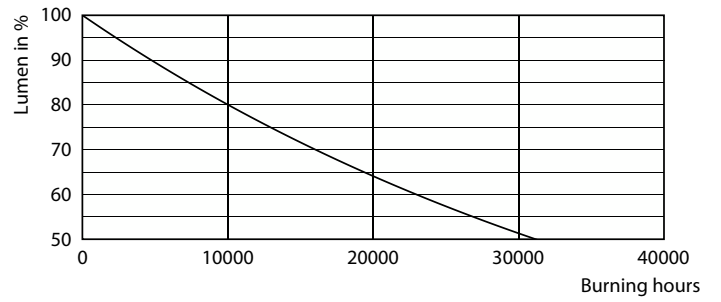

Essential LEDspot PAR

Lifetime

Lumen Maintenance Diagram - Essential LED 12-100W PAR30s 827 25D KR