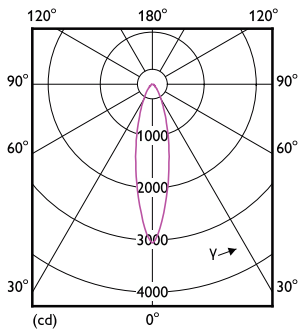

Photometric data

Light Distribution Diagram - Essential LED 12-100W PAR30s 827 25D KR